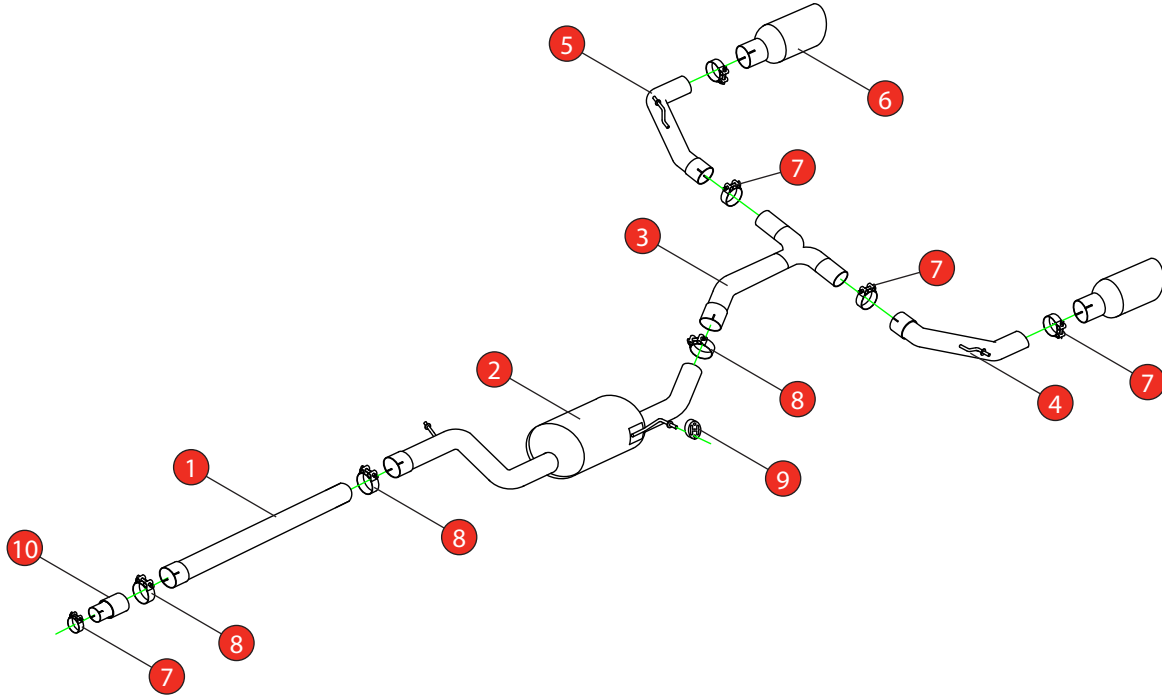

<b>Car</b>	Volkswagen Golf GTI MK8	<b>Part No.</b>	SVWS064D
<b>Year</b>	2020-Current	<b>Fit Kits</b>	340FK
<b>Notes</b>	Where not supplied use original fittings	<b>Features</b>	Pipe Diameter:- 76mm

Estimated Fitting Time: 90 Minutes

NO.	PART NO.	DESCRIPTION	QTY
1	641VW	Non-resonated Front Pipe	1
2	644VW	Resonated Centre Pipe	1
3	720VW	'Y' Piece	1
4	800VW	L/H Trim Link Pipe	1
5	801VW	R/H Trim Link Pipe	1
6	Z023.10152	Polished Ø114mm Daytona Trim	2
<b>Fit Kit</b>			
7	Z016.10064	63-68mm Clamp	5
8	Z016.10062	79mm H/D Clamp	3
9	Z016.10057	Hanging Rubber	1
10	AD62	Adaptor (USE TO FIT TO O.E SYSTEM)	1

E-MARK	N/A
DATE	03/12/20
ISSUE	00
AUTHORISED	M.Ydlibi

**NOTE:** ENSURE SCORPION SYSTEM IS CLEAR OF MOVING PARTS AND ALL ORIGINAL FUNCTIONS WORK CORRECTLY.

STAY CONNECTED TO RED POWER.